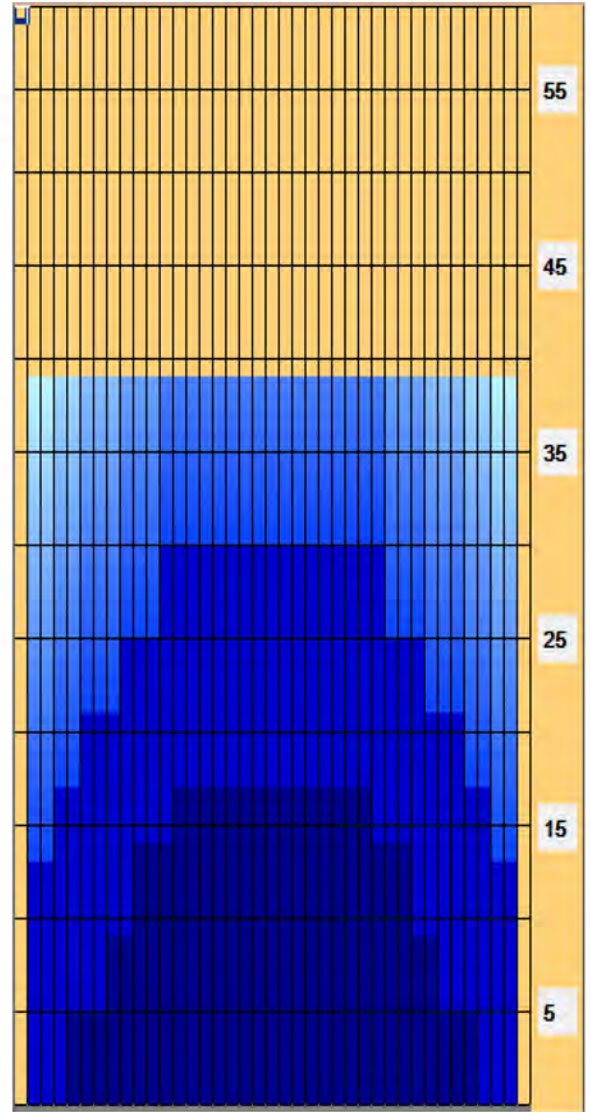

DM Aktive 2016 - Einzel

Neue City Bowling Hasenheide Berlin

Oil Pattern Distance: 39 Feet	Reverse Brush Drop: 39 Feet	Oil Per Board: 40 uL
Forward Oil Total: 9.48 mL	Reverse Oil Total: 13.92 mL	Volume Oil Total: 23.4 mL
Forward Boards Crossed: 237 Boards	Reverse Boards Crossed: 348 Boards	Total Boards Crossed: 585 Boards

	Start	Stop	Loads	Speed	Crossed	Start	End	Feet	T.Oil
1	2L	2R	1	10	37	0.0	0.0	0.0	1480
2	5L	5R	3	14	93	0.0	5.9	5.9	3720
3	8L	8R	2	14	50	5.9	9.8	3.9	2000
4	10L	10R	2	18	42	9.8	14.9	5.1	1680
5	13L	13R	1	18	15	14.9	17.4	2.5	600
6	2L	2R	0	10	0	17.4	39.0	21.6	0

⏪ ⏩ Forward Reverse More

	Start	Stop	Loads	Speed	Crossed	Start	End	Feet	T.Oil
1	2L	2R	0	30	0	39.0	30.0	-9.0	0
2	12L	12R	2	18	34	30.0	24.9	-5.1	1360
3	9L	9R	2	14	46	24.9	21.0	-3.9	1840
4	6L	6R	2	14	58	21.0	17.1	-3.9	2320
5	4L	4R	3	10	99	17.1	12.9	-4.2	3960
6	2L	2R	2	10	74	12.9	10.1	-2.8	2960
7	2L	2R	1	10	37	10.1	8.7	-1.4	1480
8	2L	2R	0	10	0	8.7	0.0	-8.7	0

⏪ ⏩ Forward Reverse More

Conditioner:
Type In or Select One

TransferType:
Type In or Select One

Forward

Reverse

Combined

Buff

Item	3L-7L:18L-18R	8L-12L:18L-18R	13L-17L:18L-18R	18L-18R:17R-13R	18L-18R:12R-8R	18L-18R:7R-3R
Description	Outside Track:Middle	Middle Track:Middle	Inside Track:Middle	Middle:Inside Track	Middle:Middle Track	Middle:Outside Track
Track Zone Ratio	2.33	1.22	1	1	1.22	2.33